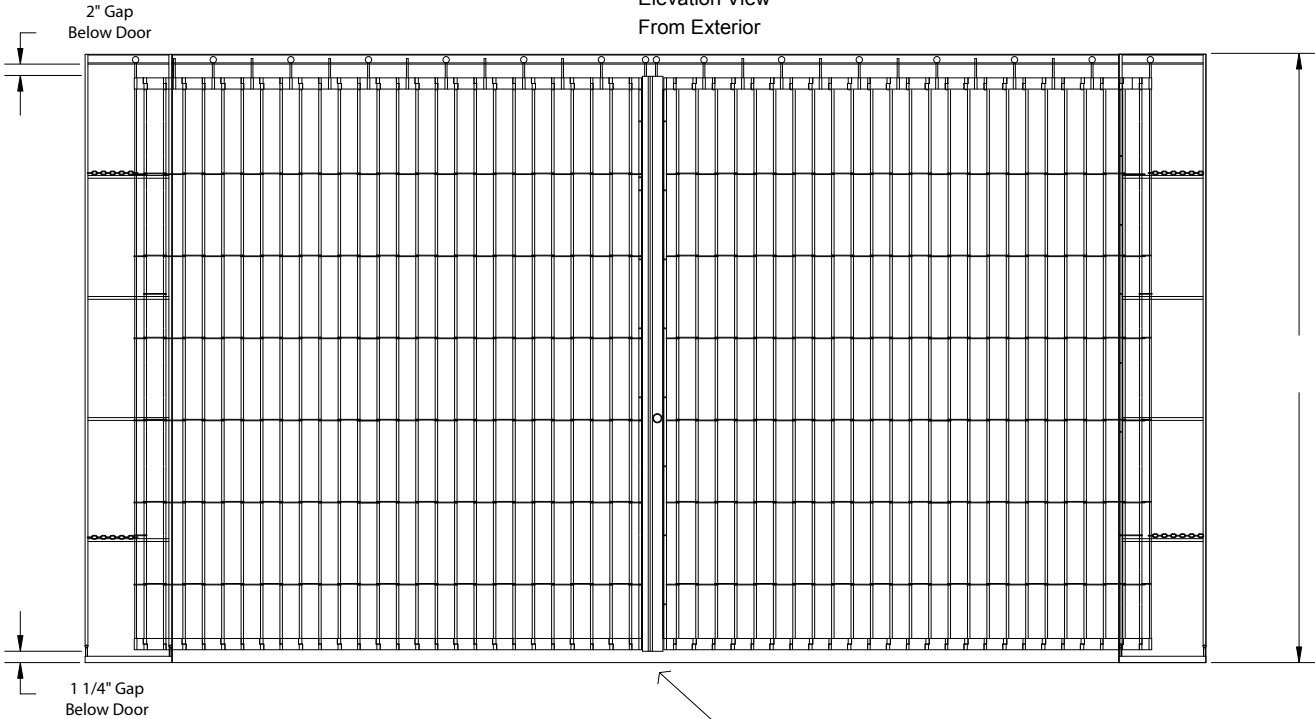

DYNAMIC[®]
www.Accordion-Door.com

Tel: 1-877-723-0209
Fax: 1-503-723-0503

E-mail: Sales@Accordion-Door.com

EZ-GRILLE

Elevation View
From Exterior

Interior
Exterior
Bipart Posts with Drop Bolt Interior and Cylinder Exterior

Top View

Other Pocket is a Mirror Image of This One

1/2" Sheetrock by Others

Stacked Curtain

Date:	Customer:	Project:	Location:
Revised:	Clear Opening Width:	Clear Opening Height:	Finish: HIEP & Clear Anodized
			P.O. No.: