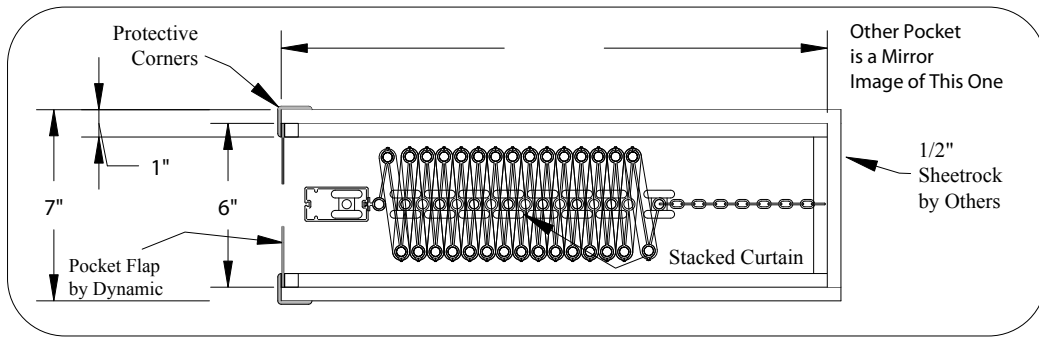

Top View

Other Pocket is a Mirror Image of This One

1/2" Sheetrock by Others

Stacked Curtain

Date:	Customer:	Project:	Location:
Revised:	Clear Opening Width:	Clear Opening Height:	Finish: HIEP & Clear Anodized
			P.O. No.: