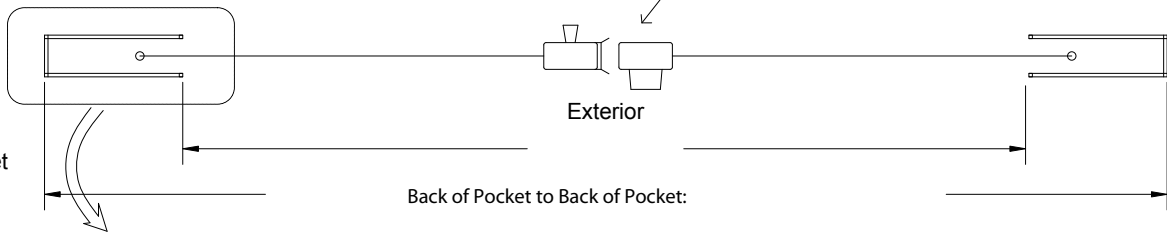

DYNAMIC[®]
www.Accordion-Door.com

Tel: 1-877-723-0209
Fax: 1-503-723-0503

E-mail: Sales@Accordion-Door.com

EZ-GRILLE

Elevation View
From Exterior

Interior
Exterior
Bipart Posts with Drop Bolt Interior and Cylinder Exterior

Top View

Other Pocket is a Mirror Image of This One

1/2" Sheetrock by Others

Stacked Curtain

Date:	Customer:	Project:	Location:
Revised:	Clear Opening Width:	Clear Opening Height:	Finish: HIEP & Clear Anodized
			P.O. No.: